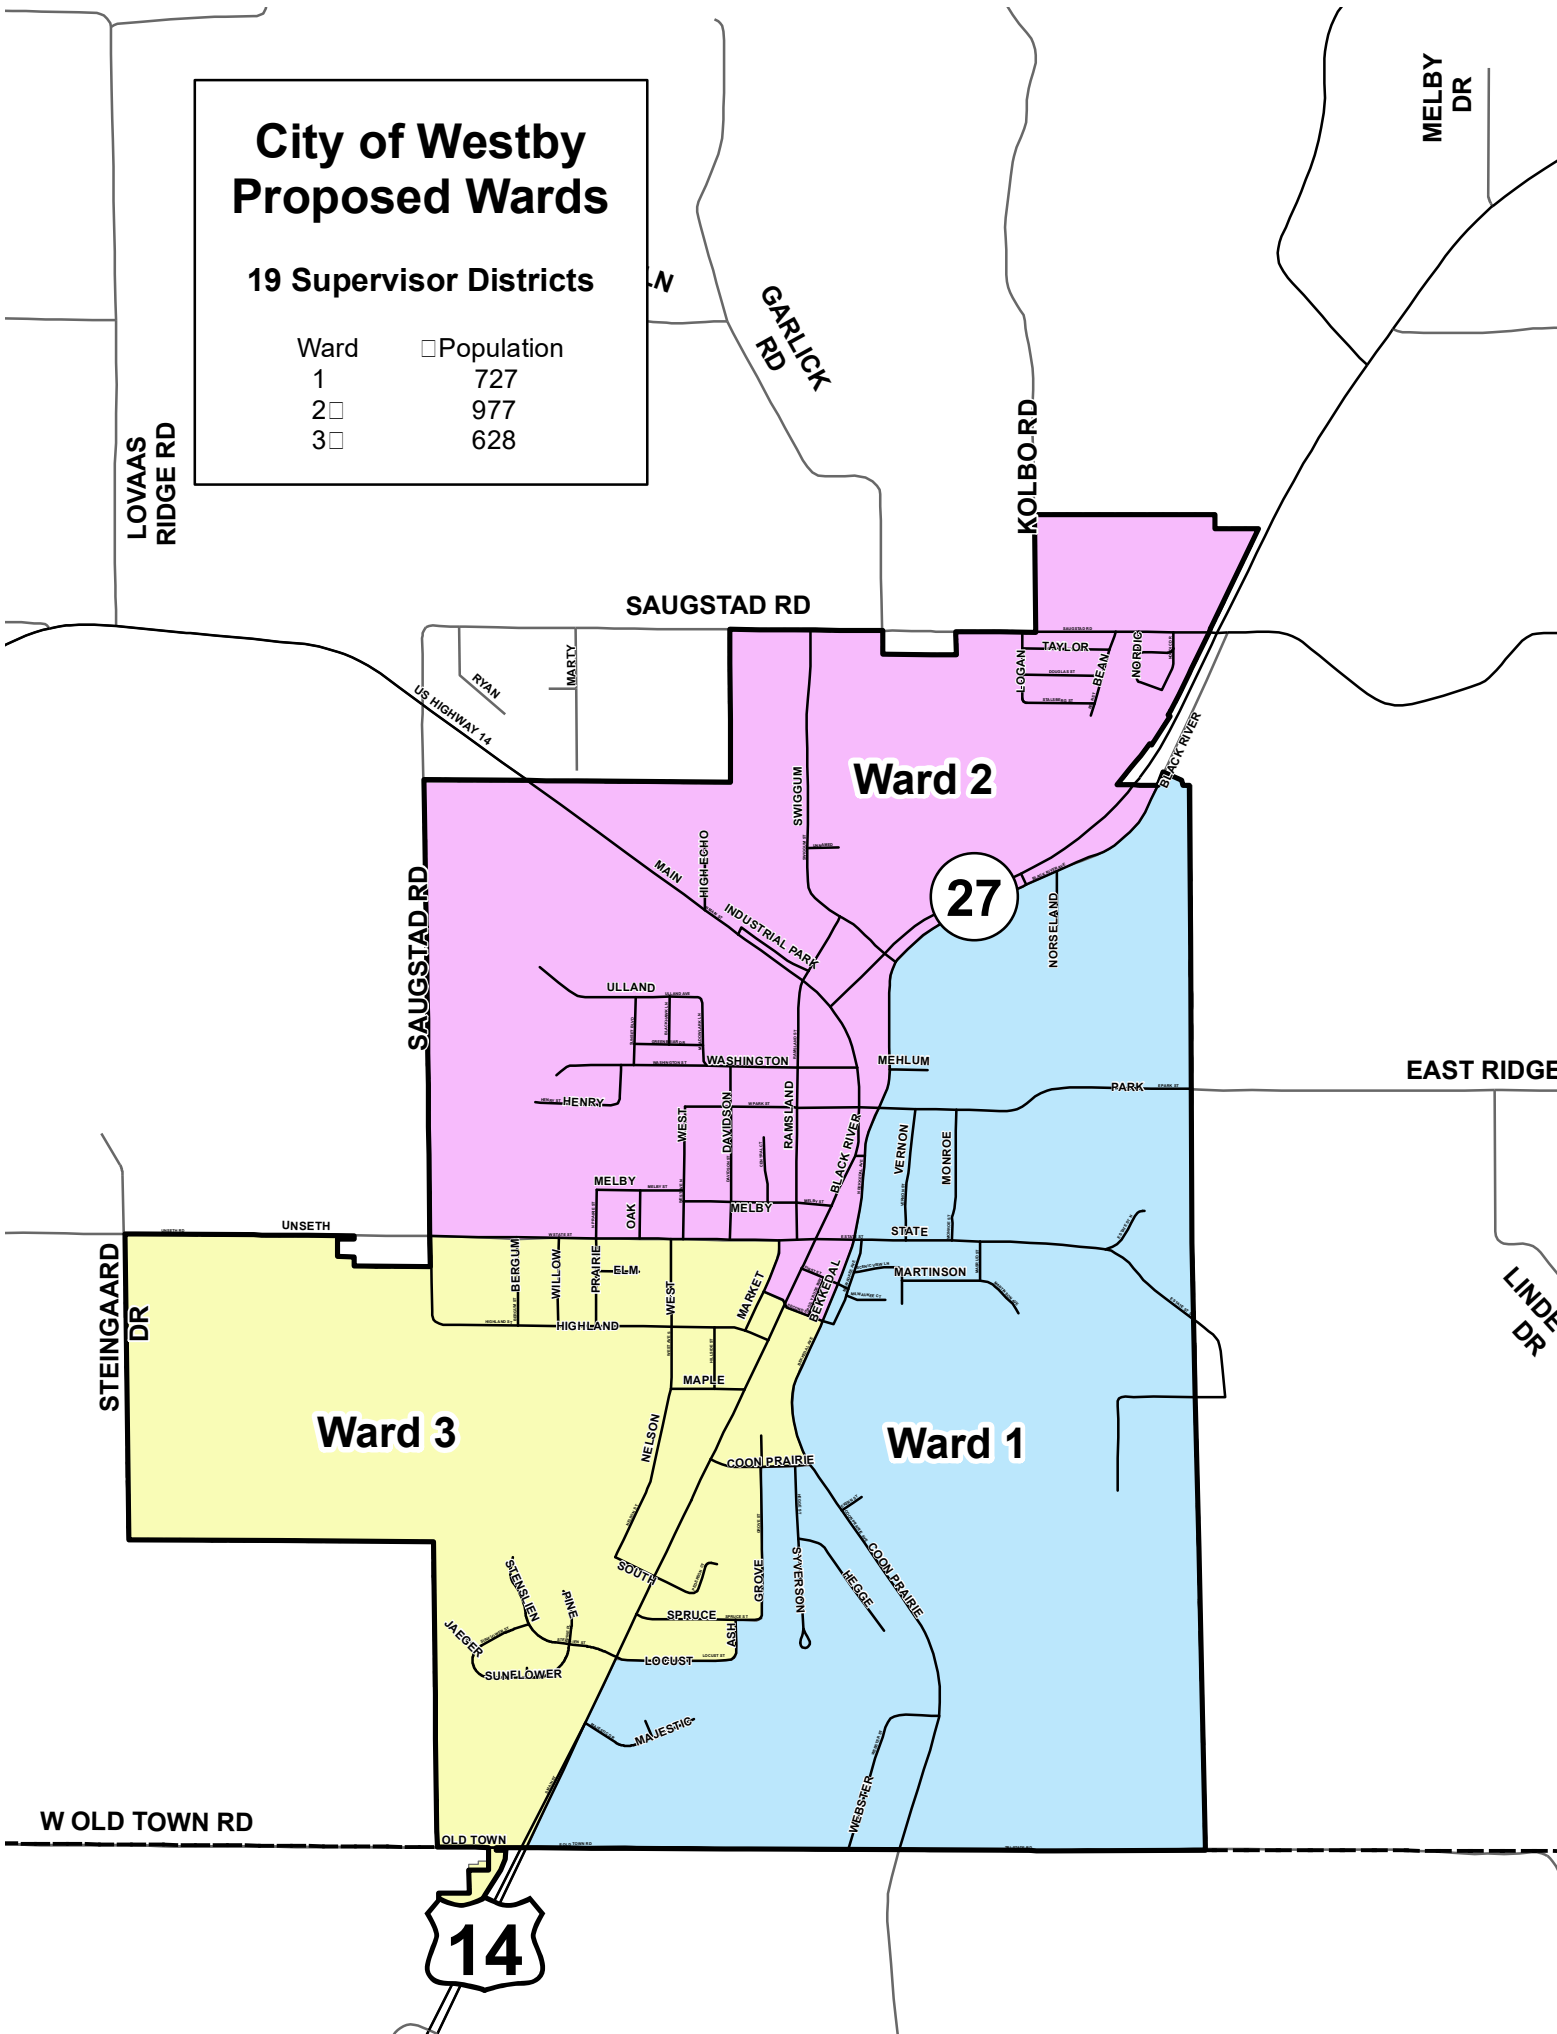

City of Westby Proposed Wards

19 Supervisor Districts

Ward	Population
1	727
2	977
3	628

Ward 3

Ward 2

Ward 1

14

27